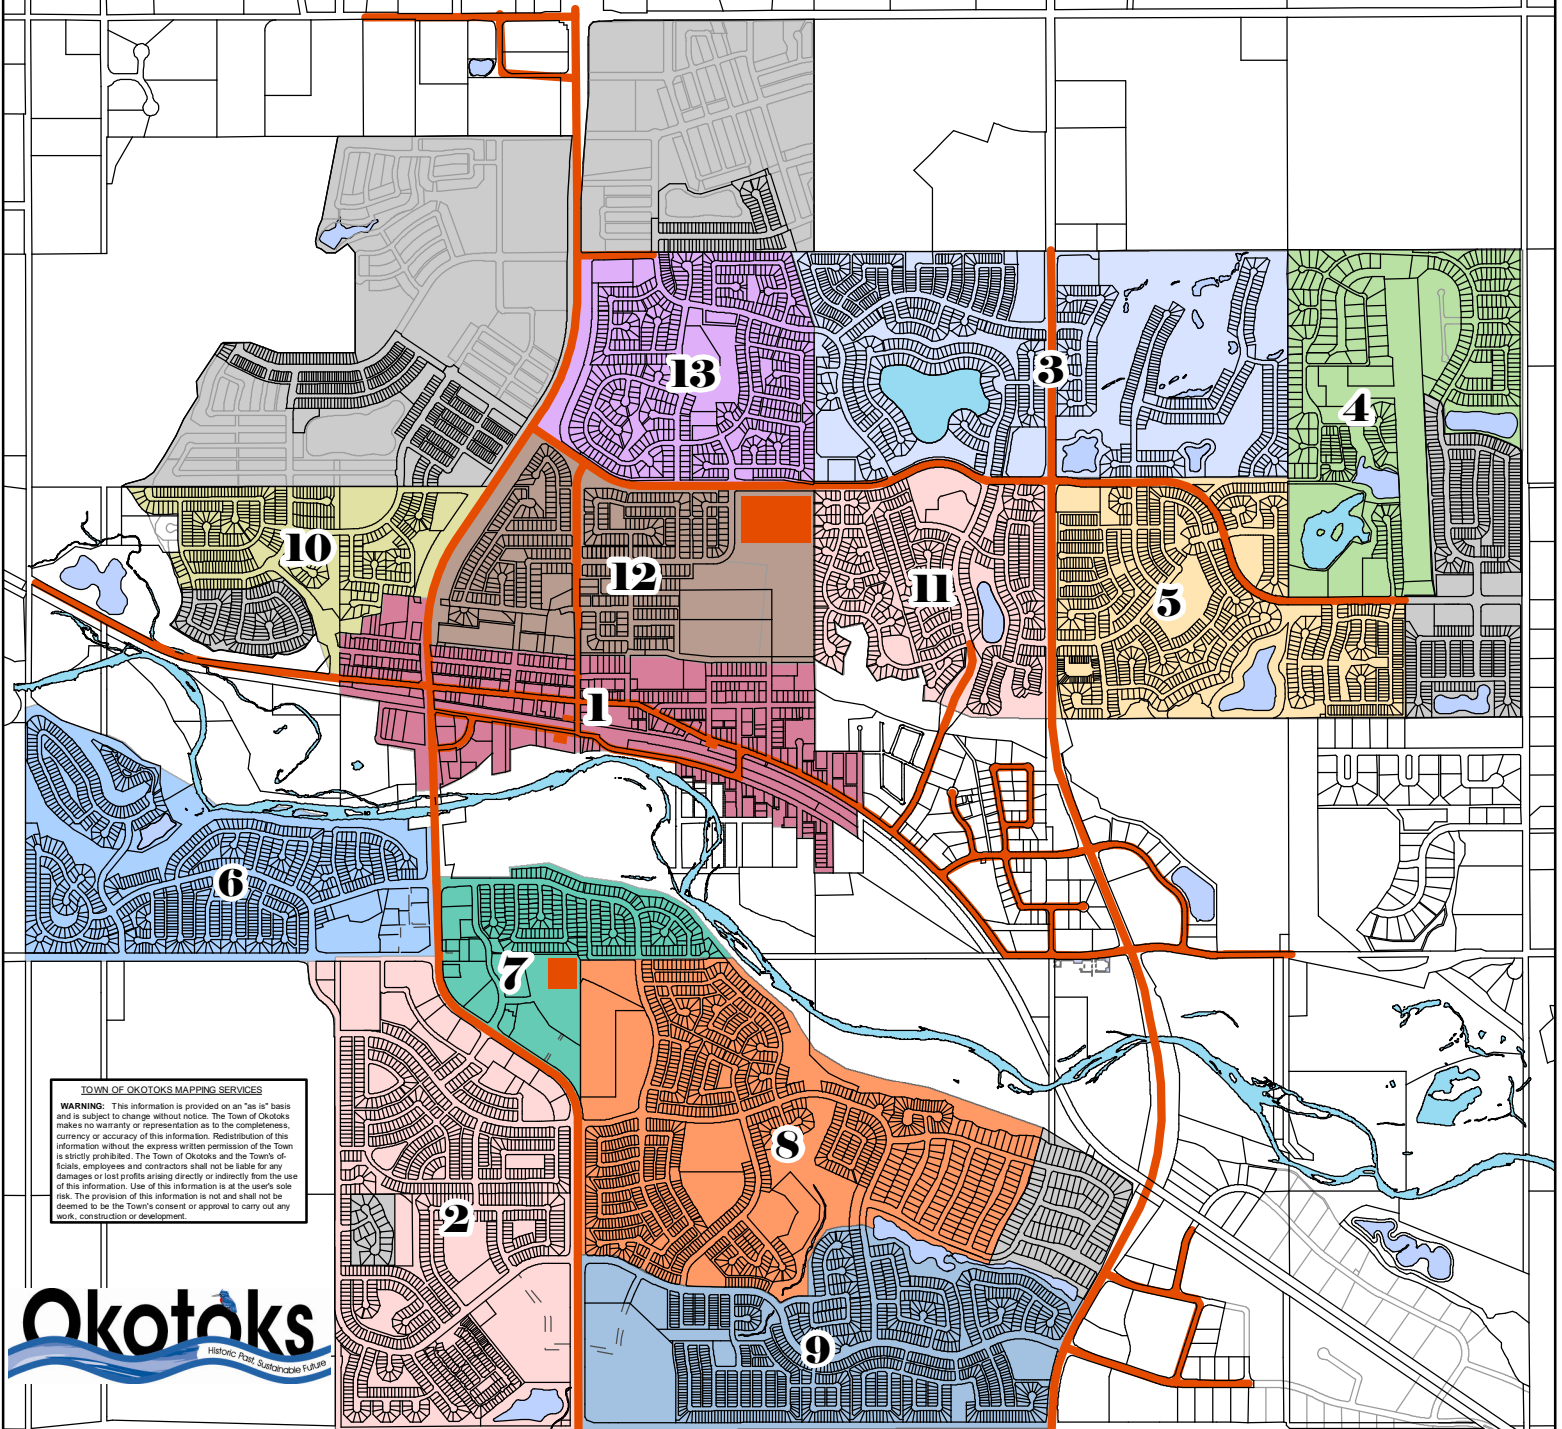

Town of Okotoks

Street Cleaning Schedule

Information Management Services
April 2018

Legend	
1	Downtown
2	Westridge/Westmount
3	Crystal Shores/Green
4	Air Ranch
5	Drake Landing
6	Sheep River Ridge/ Hunters Glen
7	Woodhaven
8	Cimarron (North)
9	Cimarron (South)
10	Sandstone/Mountainview
11	Downey/Crystal Ridge
12	Rosemont/Central Heights
13	Suntree/ Tower Hill
	Night Shift (incl. Parking Lots)
	Developer Maintained