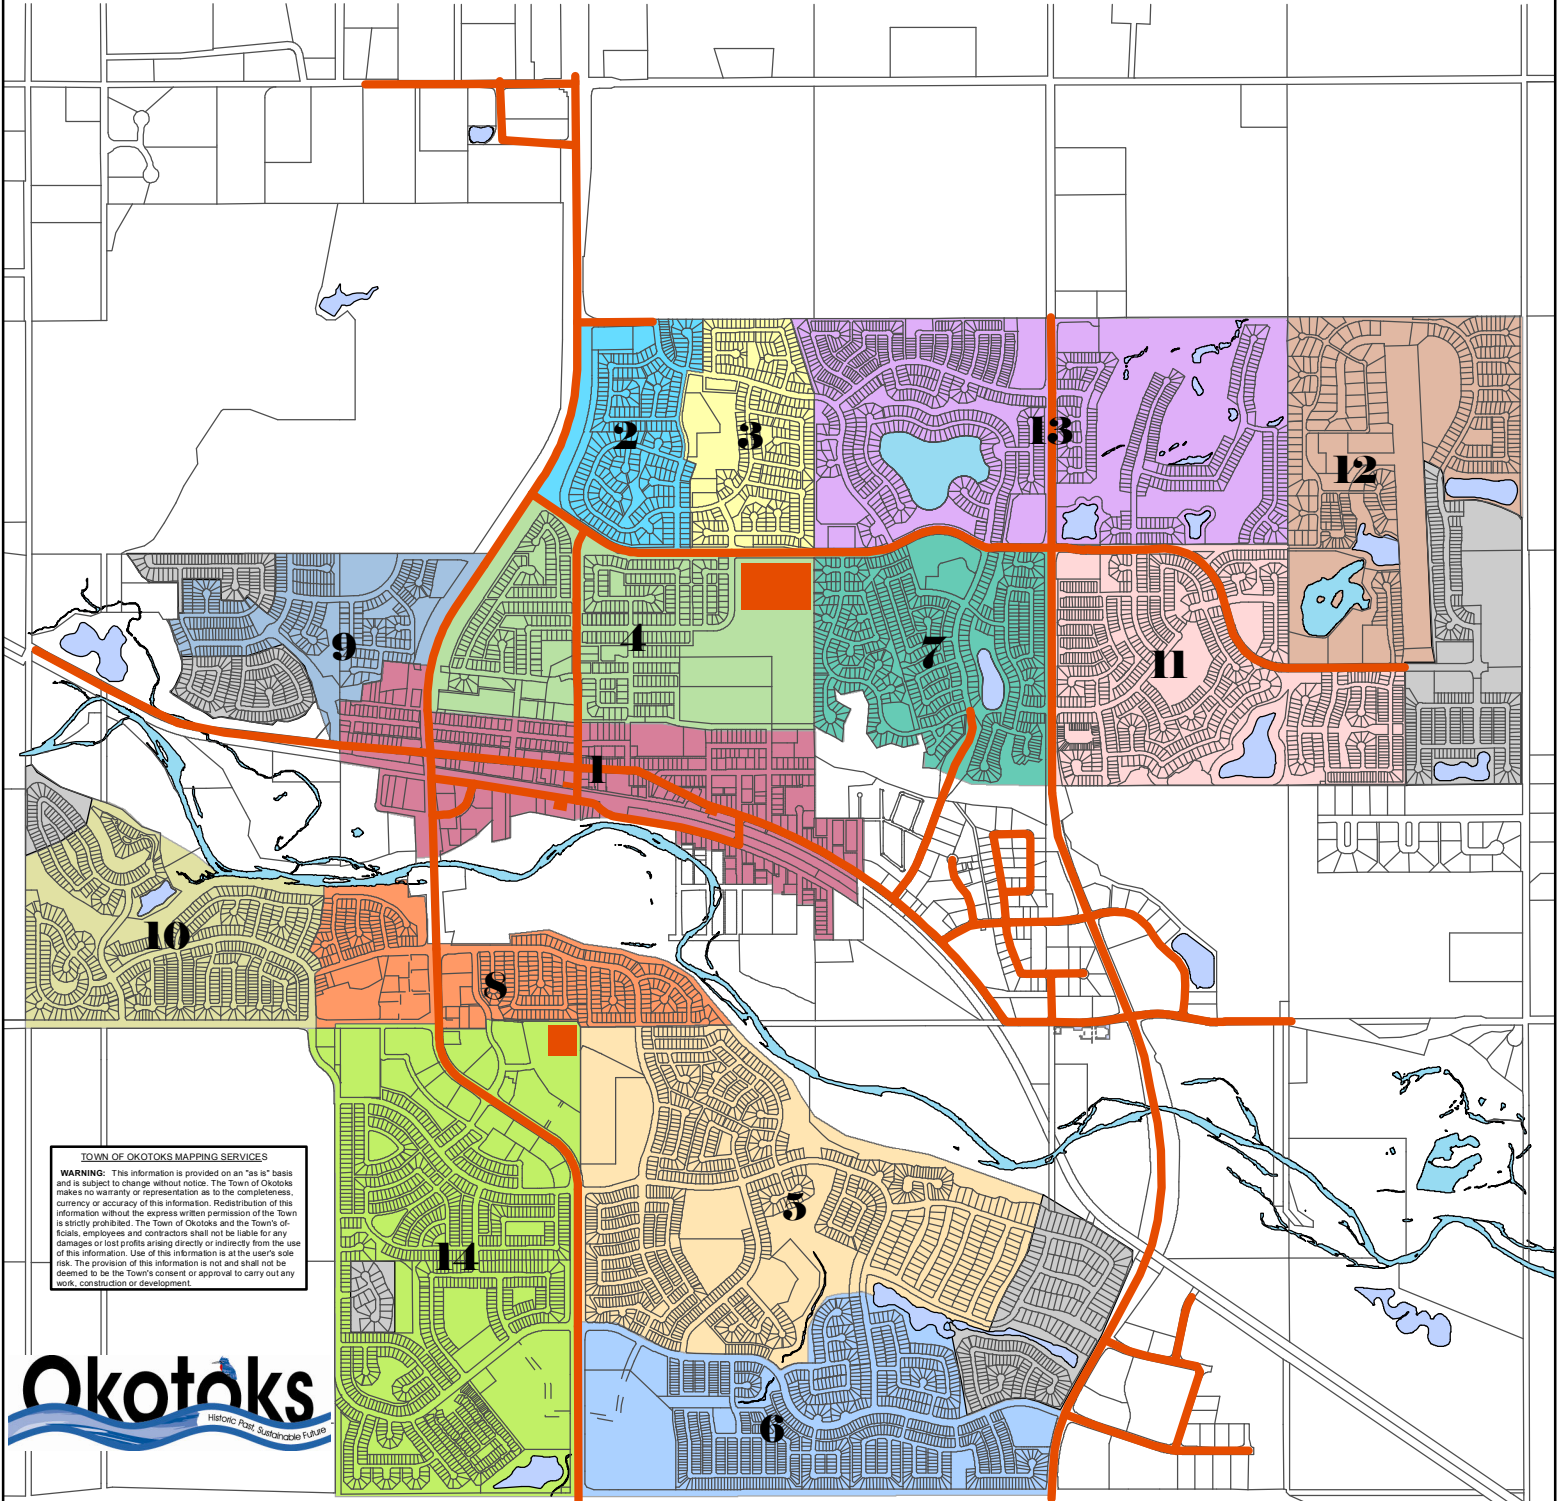

Town of Okotoks

Street Cleaning Schedule

Information Management Services
March 2017

Legend	
1 Downtown	5 Cimarron (North)
2 Suntree	6 Cimarron (South)
3 Tower Hill	7 Downey/Crystal Ridge
4 Rosemont/Central Heights	8 Woodhaven/Hunters Glen
Night Shift (incl. Parking Lots)	9 Sandstone/Mountainview
Developer Maintained	10 Sheep River Ridge
	11 Drake Landing
	12 Air Ranch
	13 Crystal Shores/Green
	14 Westridge/Westmount