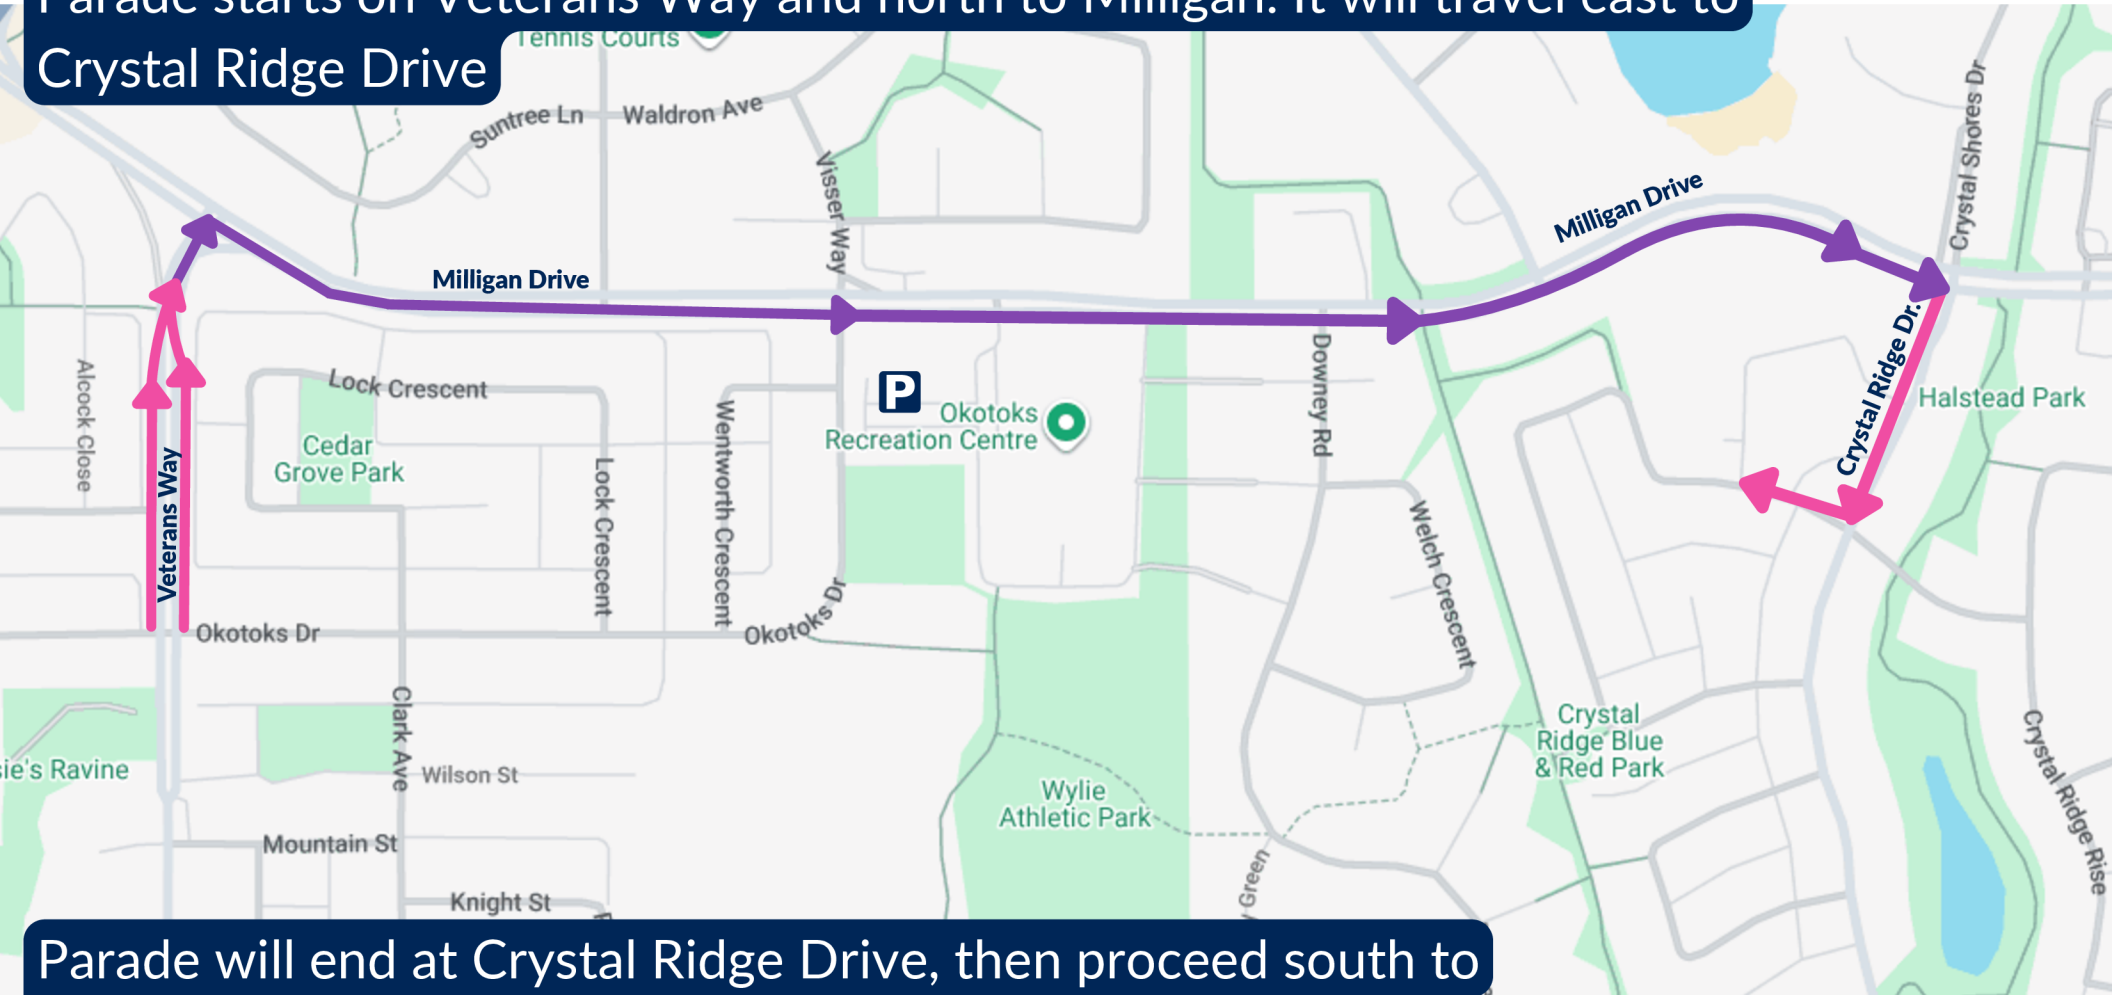

2026 Okotoks Parade Route

New Route, Same Magical Parade!

Parade starts on Veterans Way and north to Milligan. It will travel east to Crystal Ridge Drive

Parade will end at Crystal Ridge Drive, then proceed south to Dr. Morris Gibson School

Accessible and family parking will be available at the Okotoks Rec Centre parking lot prior to the road closures

 Purple Arrow: Parade Route

 Pink Arrow: Staging Area / Post Parade