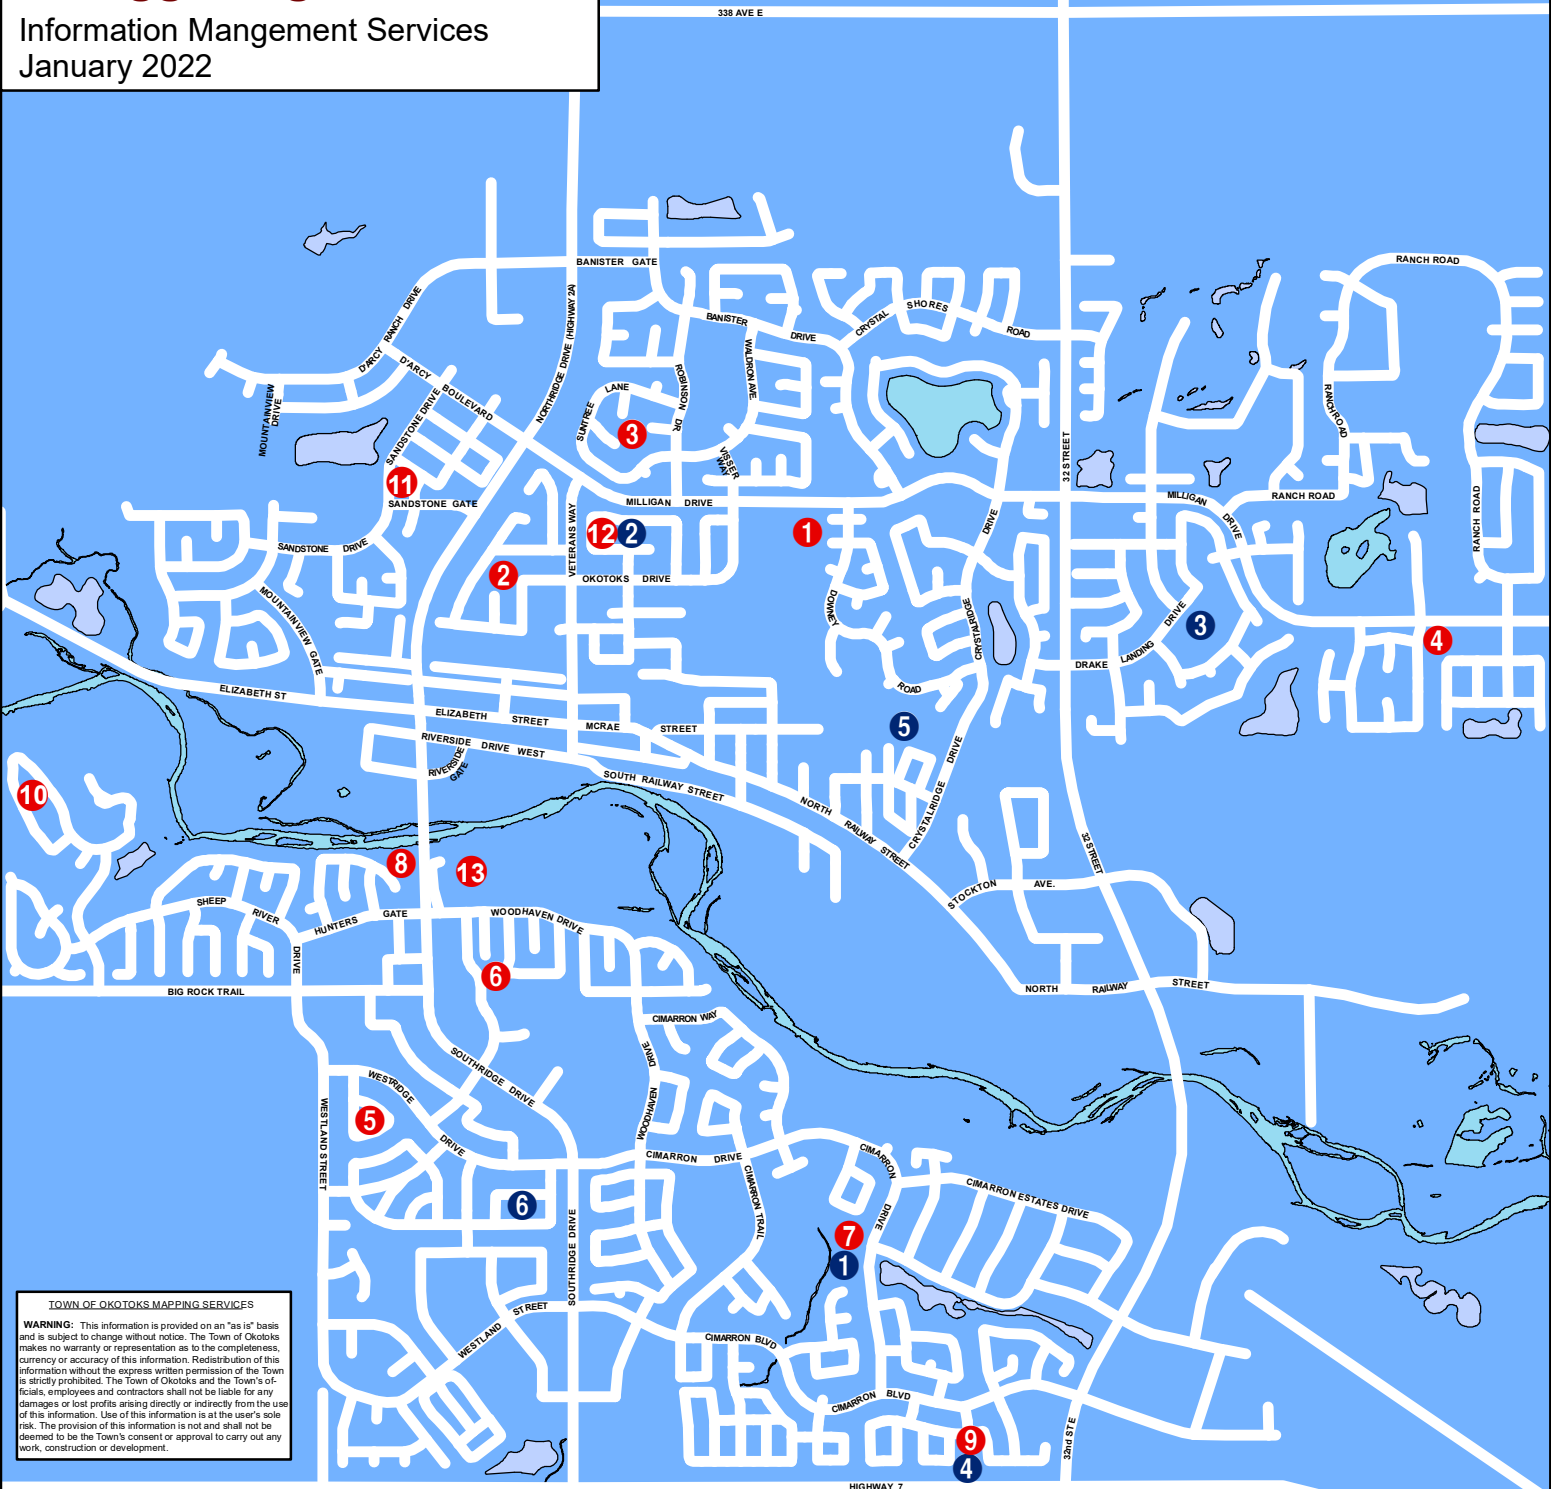

Town of Okotoks

Ice Skating Rinks & Tobogganing Hills

Information Mangement Services
January 2022

1. ### Skating Rinks
2. 1 Kinsmen Rink, Okotoks Recreation Centre, 99 Okotoks Drive
   - 2 Ardiel Park, 20 Ardiel Drive
   - 3 Suntree Park, 24 Suntree Lane
   - 4 Drake Landing, 26 Drake Landing Gardens
   - 5 Westridge Close Park, 118 Westridge
   - 6 Hughes Park, 197 Woodgate Road
   - 7 Cimarron Park, 175 Cimarron Drive
   - 8 Hunters Glen, 100 Hunters Place
   - 9 Henderson Park, 191 Cimarron Vista Way
   - 10 Hoadley Park, 196 Sheep River Cove
   - 11 D'Arcy Ranch, 161 Sandstone Drive
   - 12 Cedar Grove Park, 103 Lock Crescent
   - 13 Lion's Campground in Sheep River Park, 99 Woodhaven Dr

1. ### Tobogganing Hills
2. 1 Cimarron Park, 175 Cimarron Drive
   - 2 Cedar Grove Park, 103 Lock Crescent
   - 3 Drake Landing Drive Soccer Park, 45 Drake Landing Drive
   - 4 Henderson Park, 191 Cimarron Vista Way
   - 5 Kinsmen Park, 111 Oak Avenue (mowed bowl area only)
   - 6 Wathen Park, 17 Westfall Green