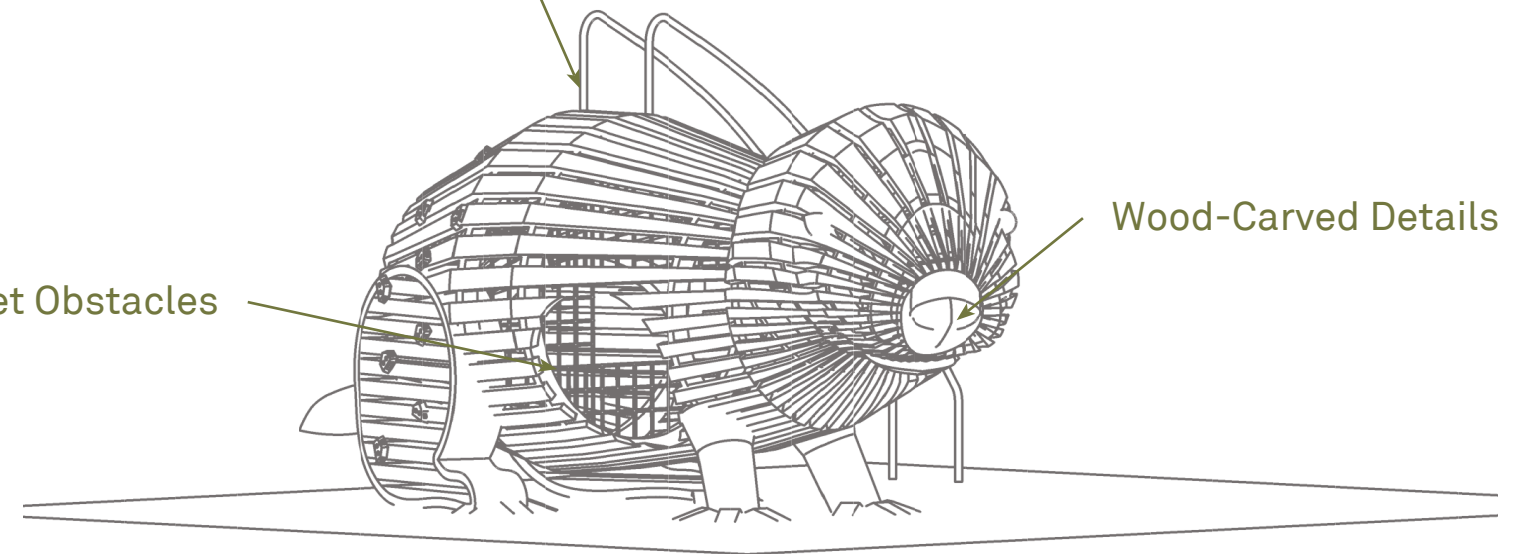

PLAYABLE ART CONCEPT SKETCH

Ground Squirrel Sculpture Plan View

Ground Squirrel Sculpture Section View

Sliding Bars

Ground Squirrel Sculpture Perspective View

Interior Net Obstacles

Wood-Carved Details

OKOTOKS PUBLIC LIBRARY: ART & NATURE THEMED PLAYSPACE

Plan View of Art & Nature Themed Playspace

1. Rock Garden/
Playful Swale

2. Story Telling
Space with
Blackfoot
landmarks

3. Animal Climbing
Sculpture

4. Climbing/Sitting
Steppers

* See complementary documents for 11x17" Renders