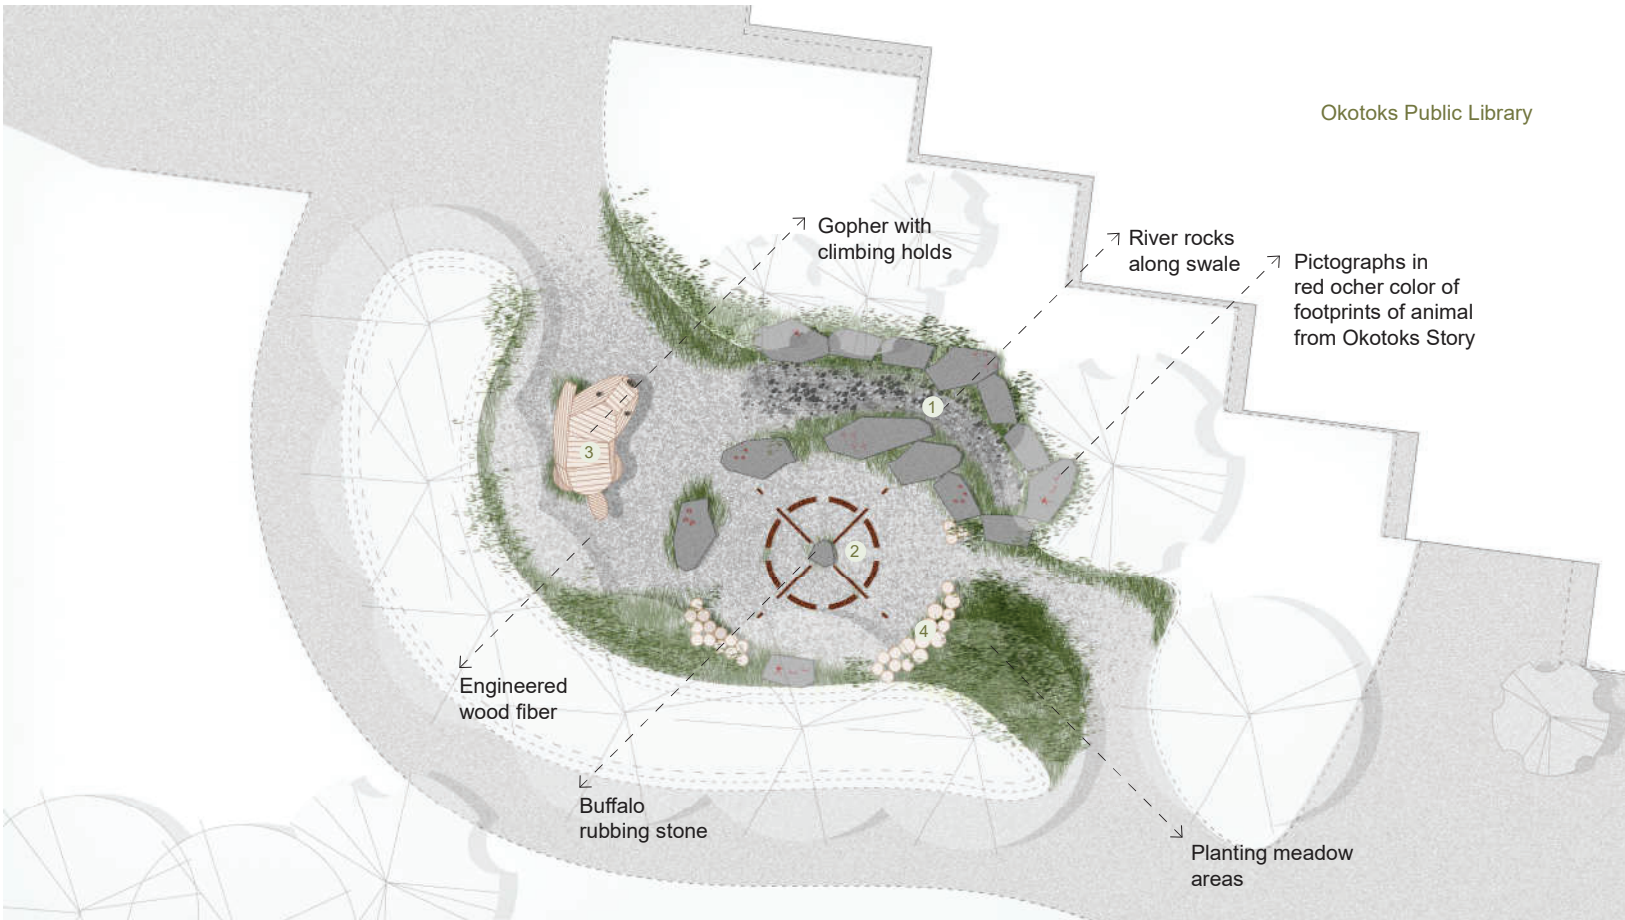

PLAYABLE ART CONCEPT SKETCH

Ground Squirrel Sculpture Plan View

Ground Squirrel Sculpture Section View

Sliding Bars

Ground Squirrel Sculpture Perspective View

Interior Net Obstacles

Wood-Carved Details

OKOTOKS PUBLIC LIBRARY: ART & NATURE THEMED PLAYSPACE

Plan View of Art & Nature Themed Playspace

1. Rock Garden/
Playful Swale

2. Story Telling
Space with
Blackfoot
landmarks

3. Animal Climbing
Sculpture

4. Climbing/Sitting
Steppers

* See complementary documents for 11x17" Renders