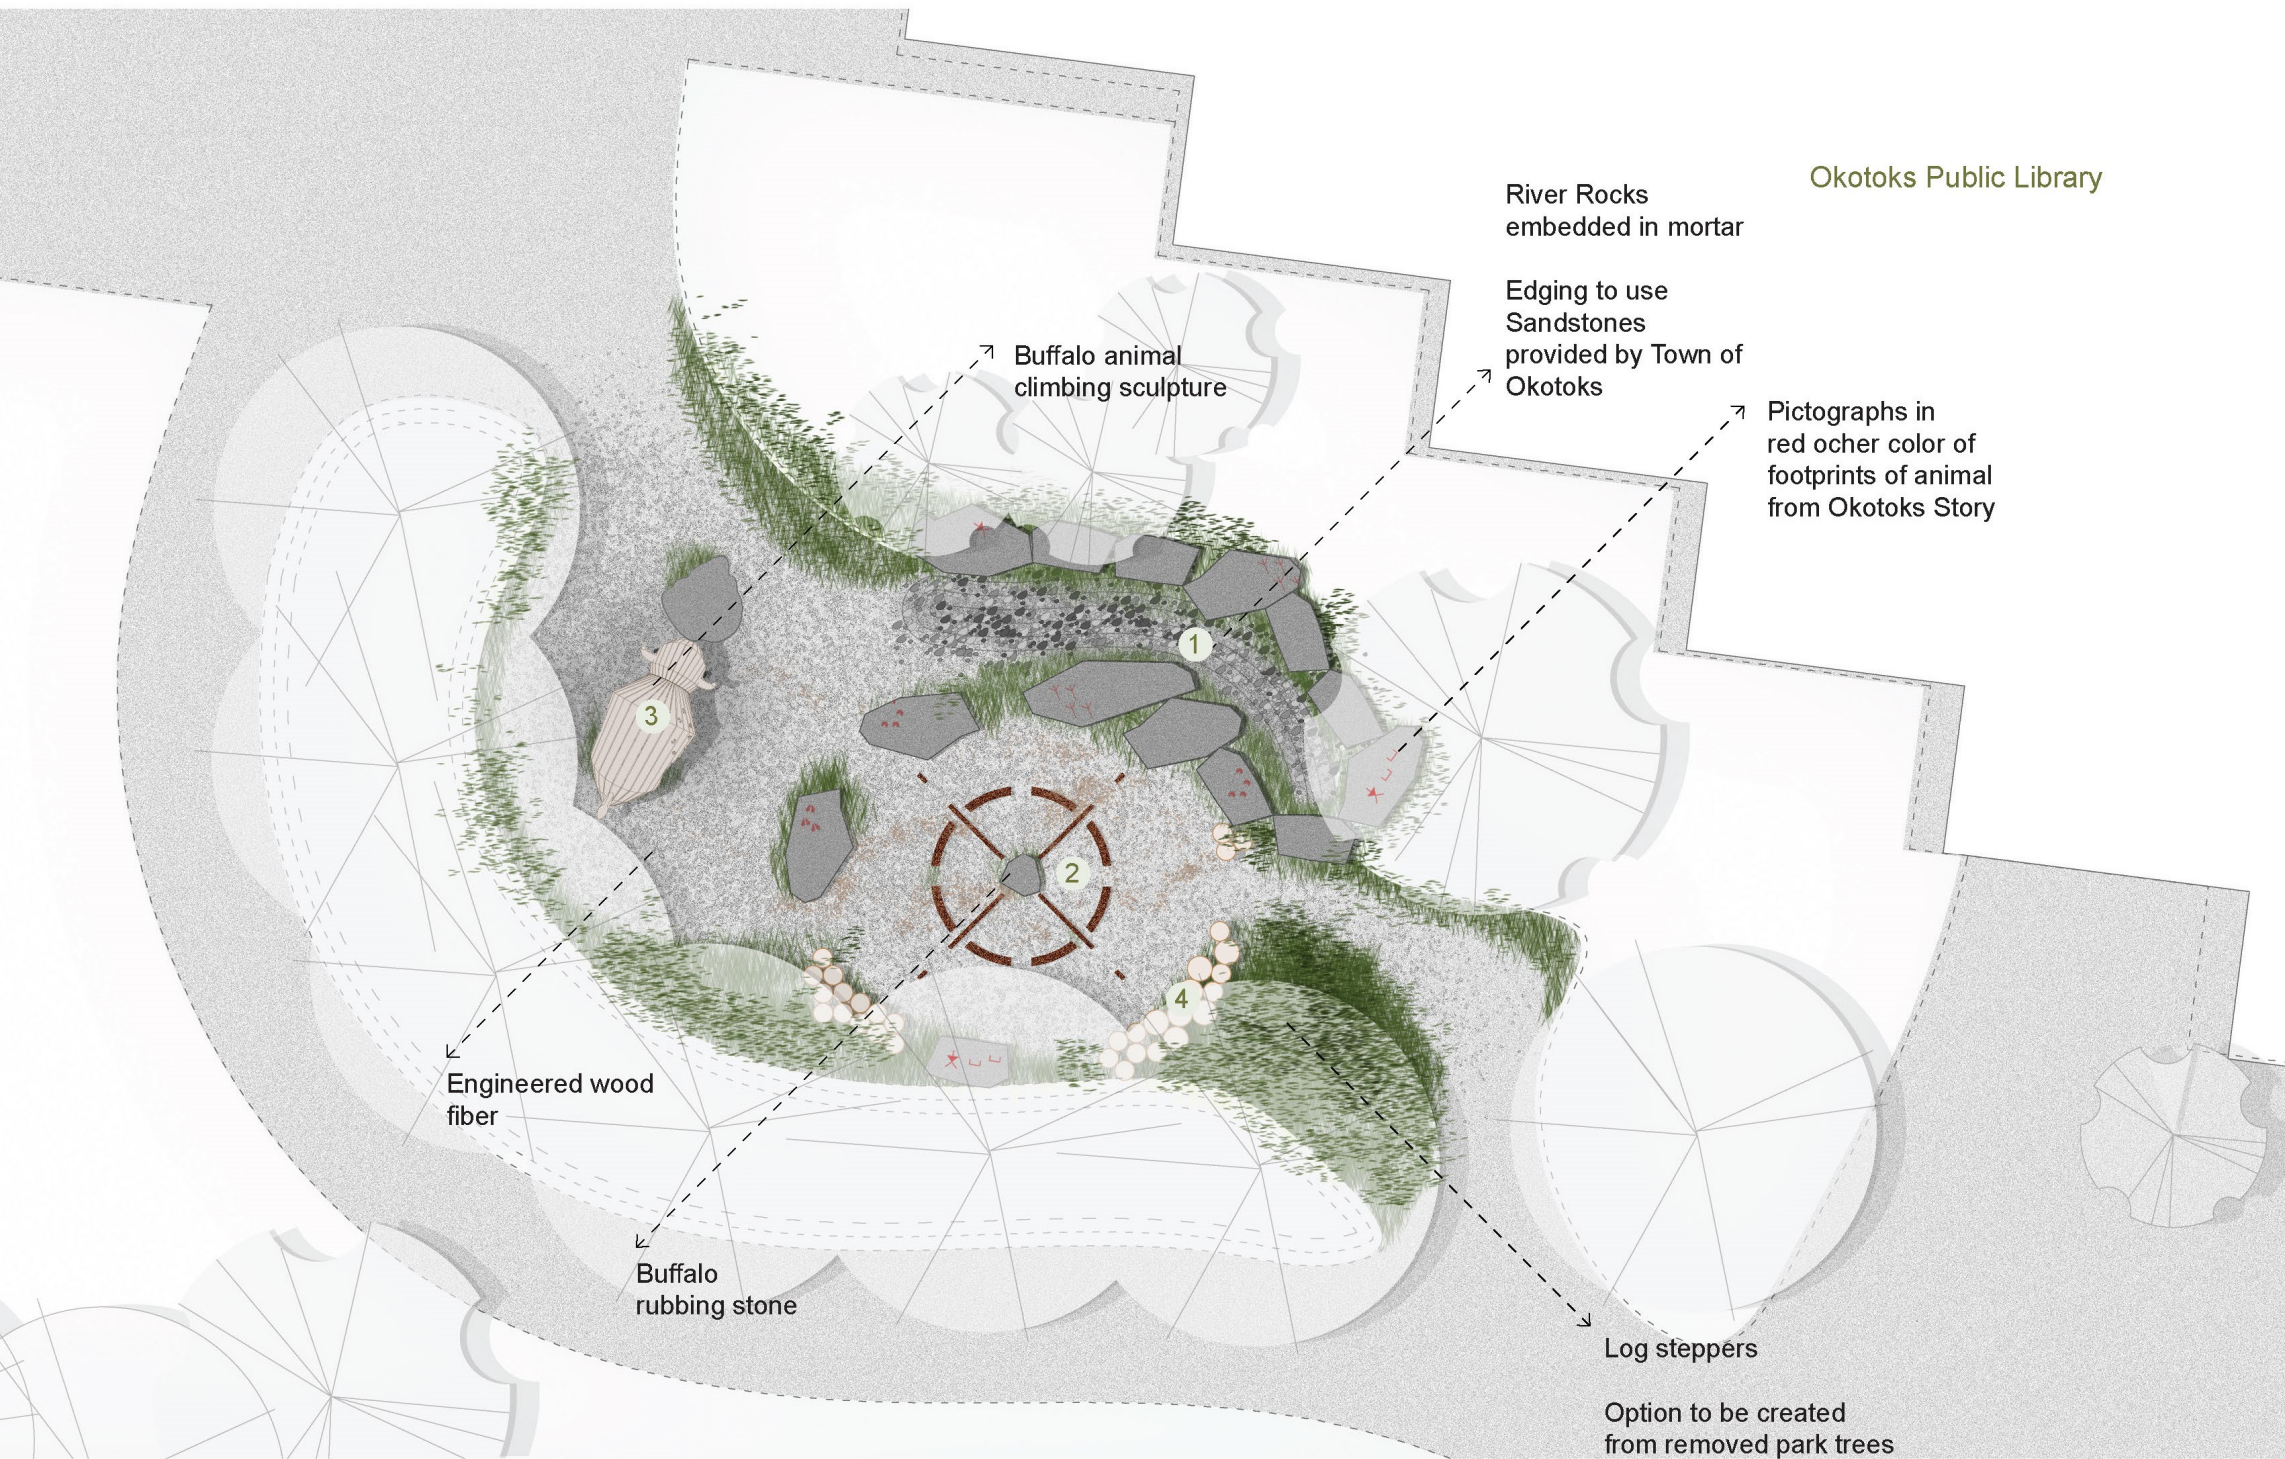

PLAYABLE ART CONCEPT SKETCH

Buffalo Animal Sculpture Plan View

- Climbing Holds
- Wood-Carved Tail and Horns
- Hole Cut-Out Entrance

Buffalo Animal Sculpture Perspective View

Buffalo Animal Sculpture Section View

- Large Boulder
- Climbing Ropes
- Side Entrance

Plan View of Art & Nature Themed Playspace

Option to be created from removed park trees (pending discussion with the Town of Okotoks)

1. Rock Garden/
Playful Swale

2. Story Telling
Space with
Blackfoot
landmarks

3. Example of
Animal Climbing
Sculpture
(Design by
Monstrum)

4. Climbing/Sitting
Steppers