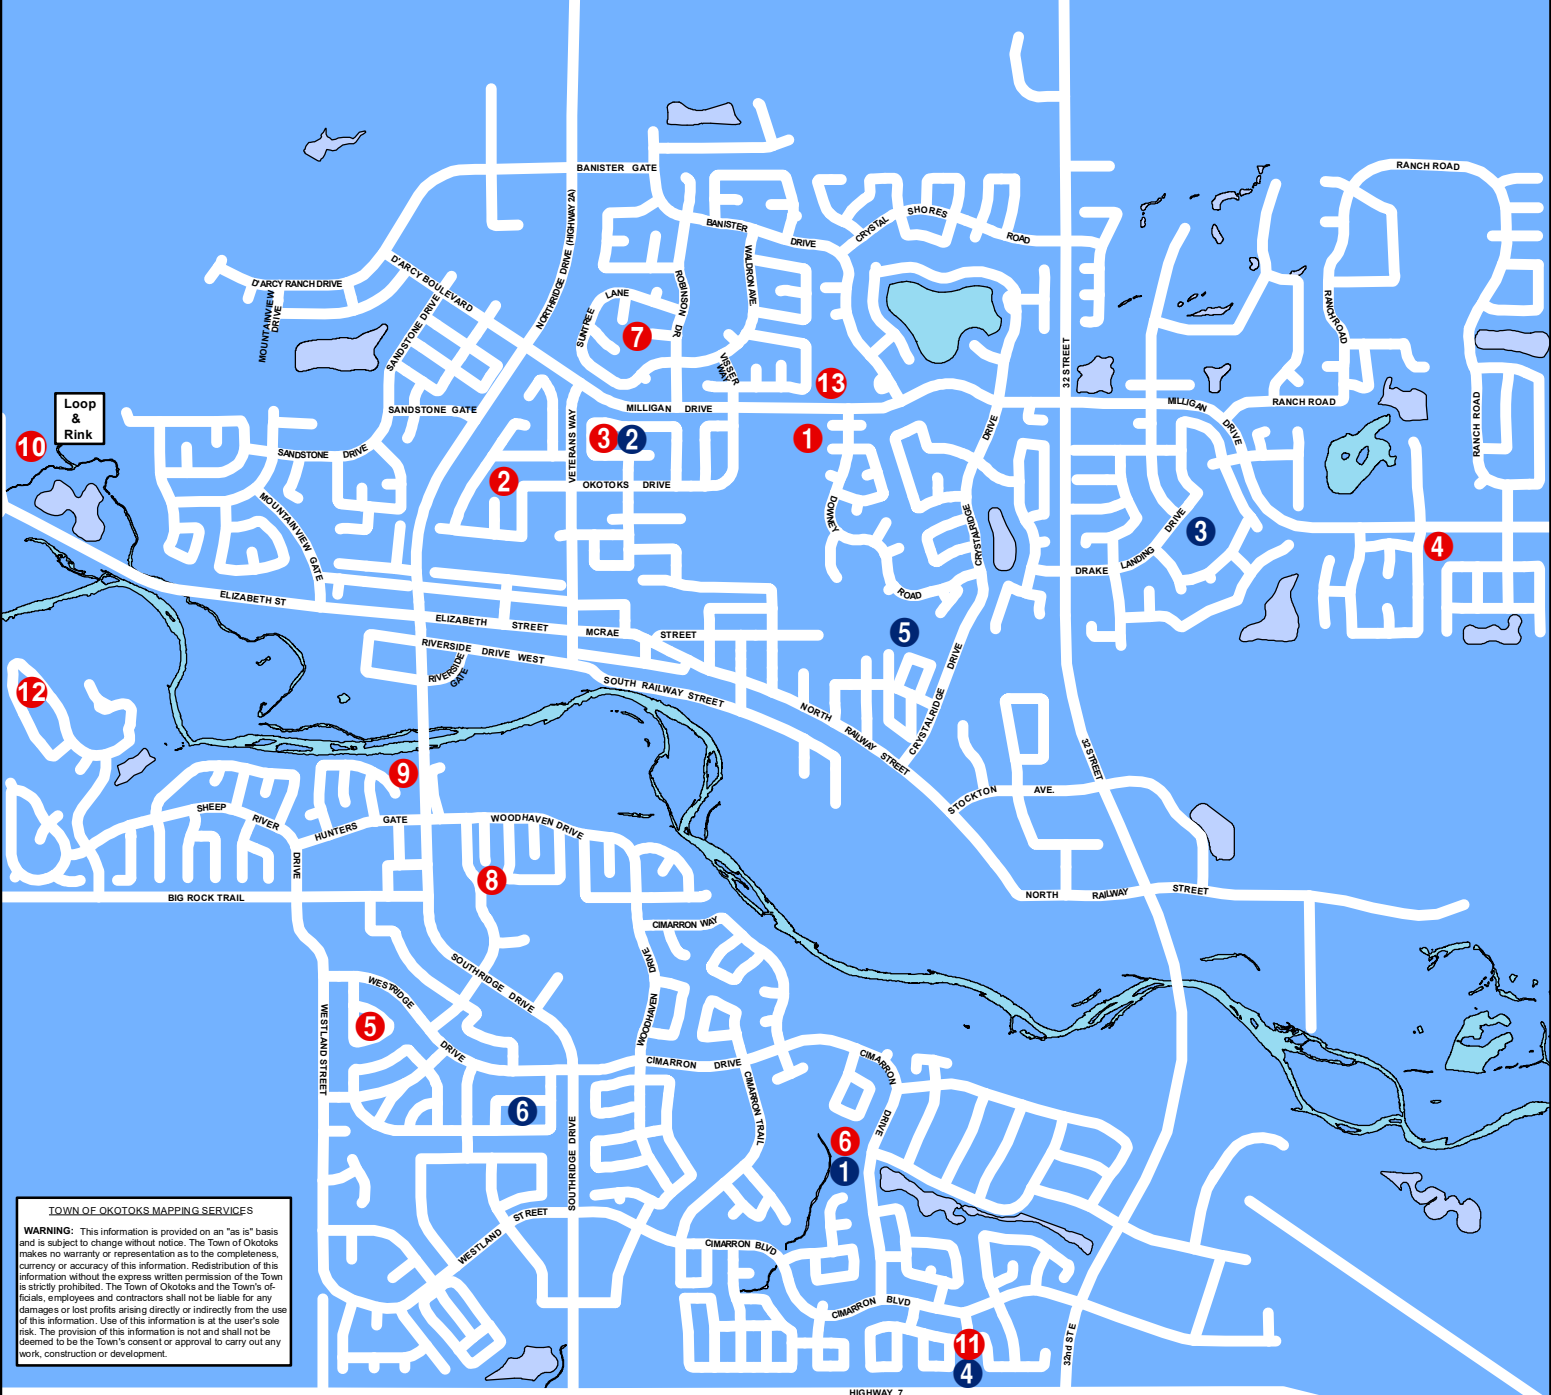

Town of Okotoks

Ice Skating Rinks & Tobogganing Hills

Information Mangement Services
January 2021

1. ### Skating Rinks
2. 1 Kinsmen Rink, Okotoks Recreation Centre, 99 Okotoks Drive ☐
   - 2 Ardiel Park, 20 Ardiel Drive
   - 3 Cedar Grove Park, 103 Lock Crescent ☐
   - 4 Drake Landing, 26 Drake Landing Gardens ☐
   - 5 Westridge Close Park, 118 Westridge
   - 6 Cimarron Park, 175 Cimarron Drive ☐
   - 7 Suntree Park, 24 Suntree Lane
   - 8 Hughes Park, 197 Woodgate Road
   - 9 Hunters Glen, 100 Hunters Place
   - 10 Lauden Park, 354038 Meridian Street
   - 11 Henderson Park, 191 Cimarron Vista Way
   - 12 Hoadley Park, 111 Sheep River Cove
   - 13 Fire Hall #1, 132 Milligan Dr (parking on Banister Dr)

1. ### Tobogganing Hills
2. 1 Cimarron Park, 175 Cimarron Drive
   - 2 Cedar Grove Park, 103 Lock Crescent
   - 3 Drake Landing Drive Soccer Park, 45 Drake Landing Drive
   - 4 Henderson Park, 191 Cimarron Vista Way
   - 5 Kinsmen Park, 111 Oak Avenue (mowed bowl area only)
   - 6 Wathen Park, 17 Westfall Green