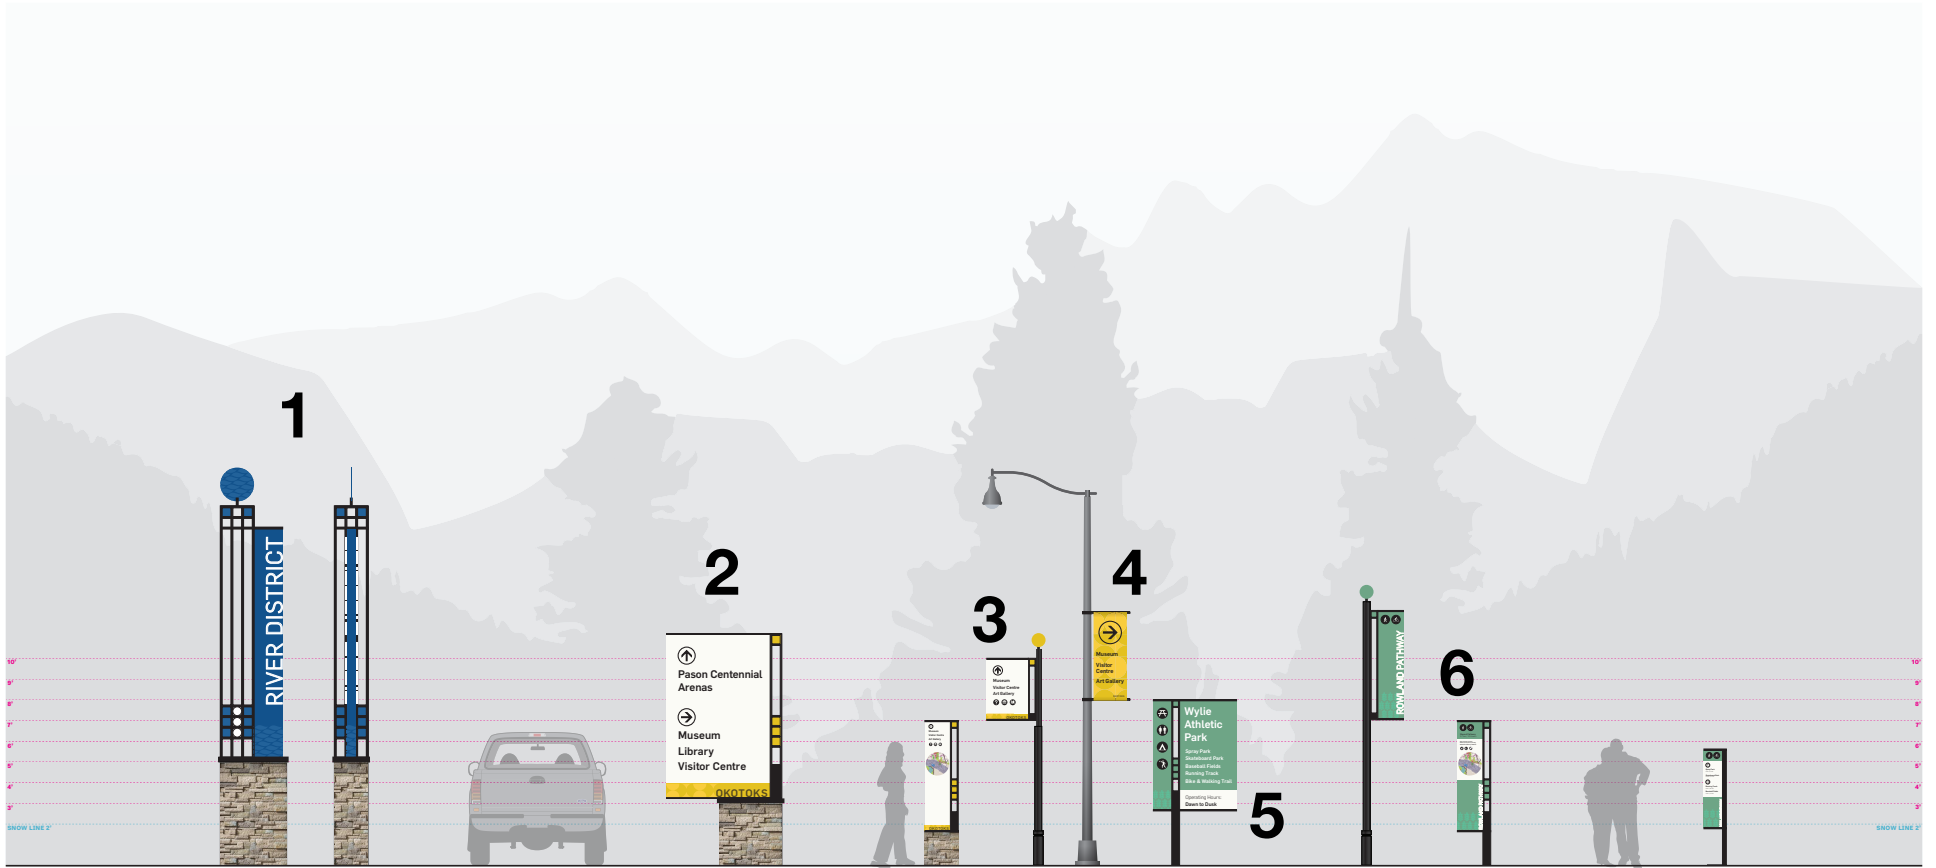

CONCEPT C
Sign Family

1 Sign Family
Scale 1:70

Gateway Sign

Vehicle Directional

Pedestrian Directional

Park Signage

Trail Head

Trail Marker